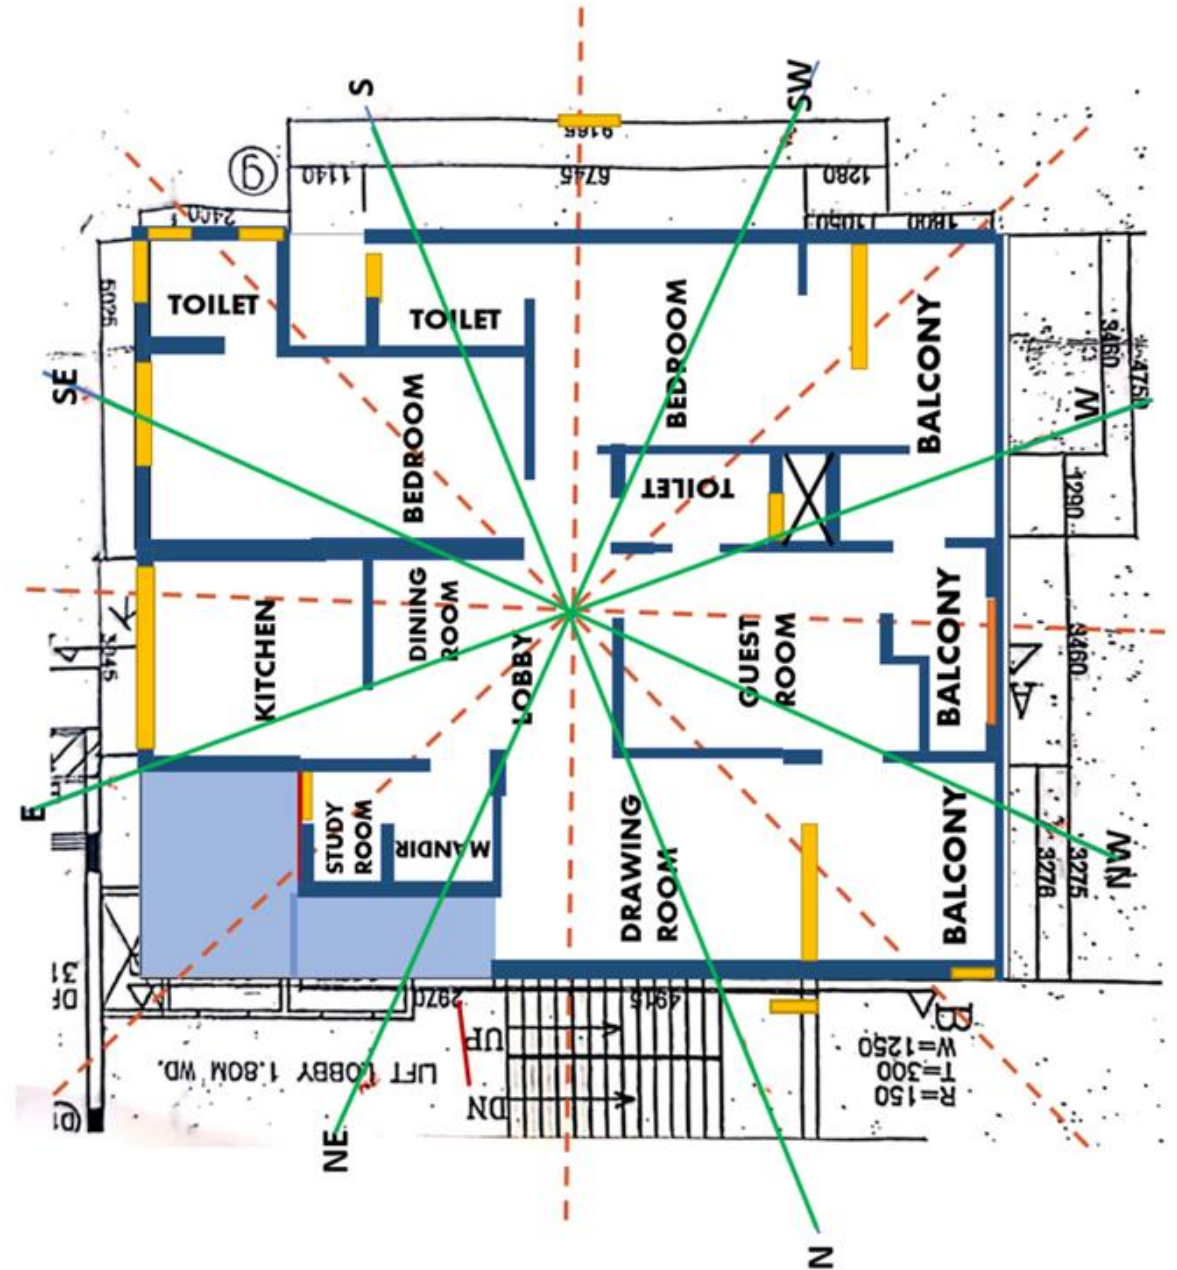

ANGLE OF INCLINATION IS 20 DEGREE

DEFECTS & EFFECTS

Mirrors in bedroom , in toilet on W3 wall
 Sugreev - Speech & Beauty cover it complete

Mental Peace

Loss of Wealth

Increase of enemies

Obstacle in work

Cut part in this home
 Social circle,
 Name & Fame,
 Success,
 growth in business

Main Entrance - N8

Balcony Doors - N2

-W6,W7

- W4

Balconies - NNW , W , SWW

Windows - Broader windows in SW, W direction

Mirrors - Most of the Mirrors are in South & West direction , W3

Cuts & Extension - NE , E

Washing Machine - W5

32 DIETIES

RECTIFICATION OF MAIN ENTRANCE DEFECTS

ELEMENT : CUT IN NE AND EAST ZONE IN THIS PLACE WEAKENS THE WATER ELEMENTS .
DISTURBS THE MENTAL PEACE, FLOW OF MONEY.

RECTIFICATION : This Entrance is not an auspicious direction.

REMEDY : Is to make a threshold to cut the entrance for about 4 inches . First place a wire of BRONZE in this cut area and Above this place a Bronze log of size 4 to 5 inches broad from sides and 2 inches broad from above in such a way it touches the door from below.