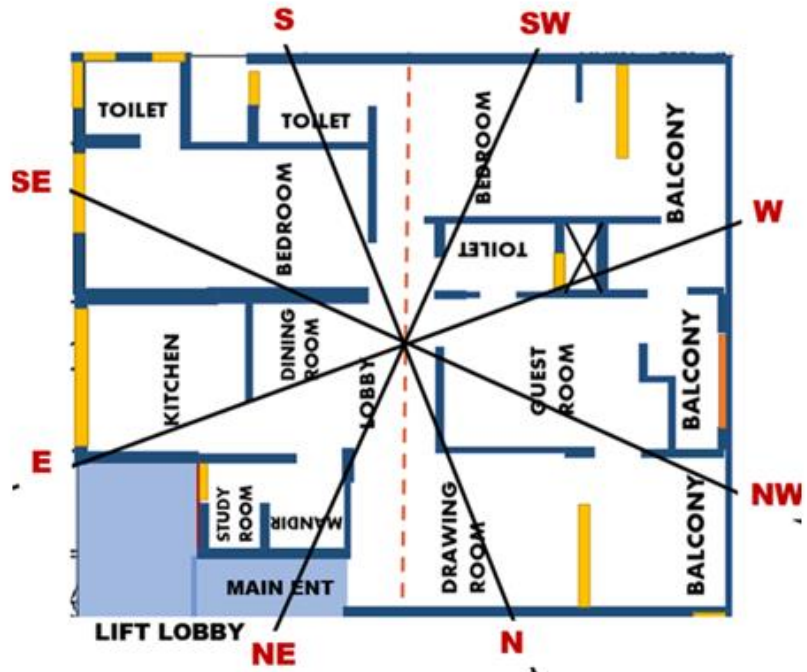

ANGLE OF INCLINATION IS 20 DEGREE

DEFECTS & EFFECTS

Mirrors in bedroom , in toilet on W3 wall
 Sugreev - Speech & Beauty cover it complete

Mental Peace

Loss of Wealth

Increase of enemies

Obstacle in work

Cut part in this home
 Social circle,
 Name & Fame,
 Success,
 growth in business

Main Entrance - N8

Balcony Doors - N2

-W6,W7

- W4

Balconies - NNW , W , SWW

Windows - Broader windows in SW, W direction

Mirrors - Most of the Mirrors are in South & West direction , W3

Cuts & Extension - NE , E

Washing Machine - W5

32 DIETIES

RECTIFICATION OF MAIN ENTRANCE DEFECTS

ELEMENT : CUT IN NE AND EAST ZONE IN THIS PLACE WEAKENS THE WATER ELEMENTS .
DISTURBS THE MENTAL PEACE, FLOW OF MONEY.

RECTIFICATION : This Entrance is not an auspicious direction.

REMEDY : Is to make a threshold to cut the entrance for about 4 inches . First place a wire of BRONZE in this cut area and Above this place a Bronze log of size 4 to 5 inches broad from sides and 2 inches broad from above in such a way it touches the door from below.