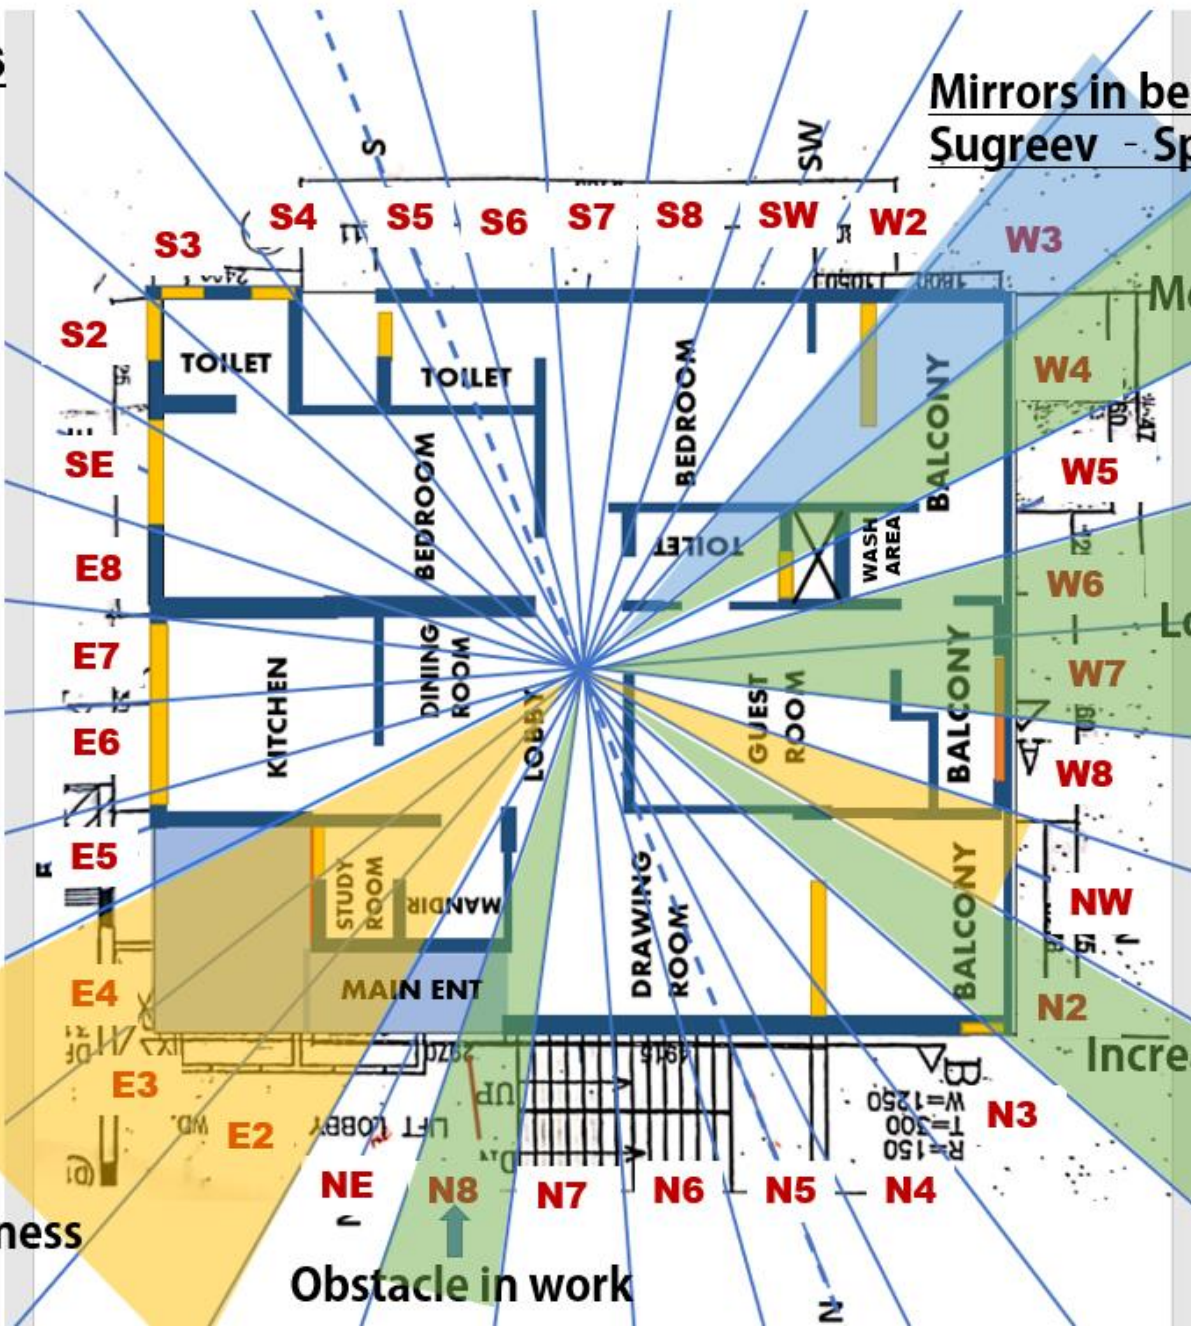

ANGLE OF INCLINATION IS 20 DEGREE

DEFECTS & EFFECTS

Mirrors in bedroom , in toilet on W3 wall
 Sugreev - Speech & Beauty cover it complete

Mental Peace

Loss of Wealth

Increase of enemies

Obstacle in work

Cut part in this home
 Social circle,
 Name & Fame,
 Success,
 growth in business

Main Entrance - N8

Balcony Doors - N2

-W6,W7

- W4

Balconies - NNW , W , SWW

Windows - Broader windows in SW, W direction

Mirrors - Most of the Mirrors are in South & West direction , W3

Cuts & Extension - NE , E

Washing Machine - W5

32 DIETIES

RECTIFICATION OF MAIN ENTRANCE DEFECTS

ELEMENT : CUT IN NE AND EAST ZONE IN THIS PLACE WEAKENS THE WATER ELEMENTS .
DISTURBS THE MENTAL PEACE, FLOW OF MONEY.

RECTIFICATION : This Entrance is not an auspicious direction.

REMEDY : Is to make a threshold to cut the entrance for about 4 inches . First place a wire of BRONZE in this cut area and Above this place a Bronze log of size 4 to 5 inches broad from sides and 2 inches broad from above in such a way it touches the door from below.