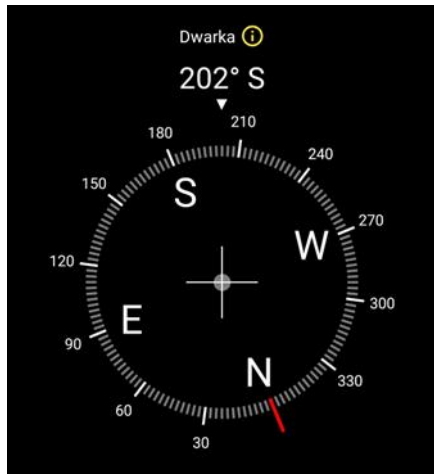

ANGLE OF INCLINATION IS 20 DEGREE

DEFECTS & EFFECTS

Mirrors in bedroom , in toilet on W3 wall
 Sugreev - Speech & Beauty cover it complete

Mental Peace

Loss of Wealth

Increase of enemies

Obstacle in work

Cut part in this home
 Social circle,
 Name & Fame,
 Success,
 growth in business