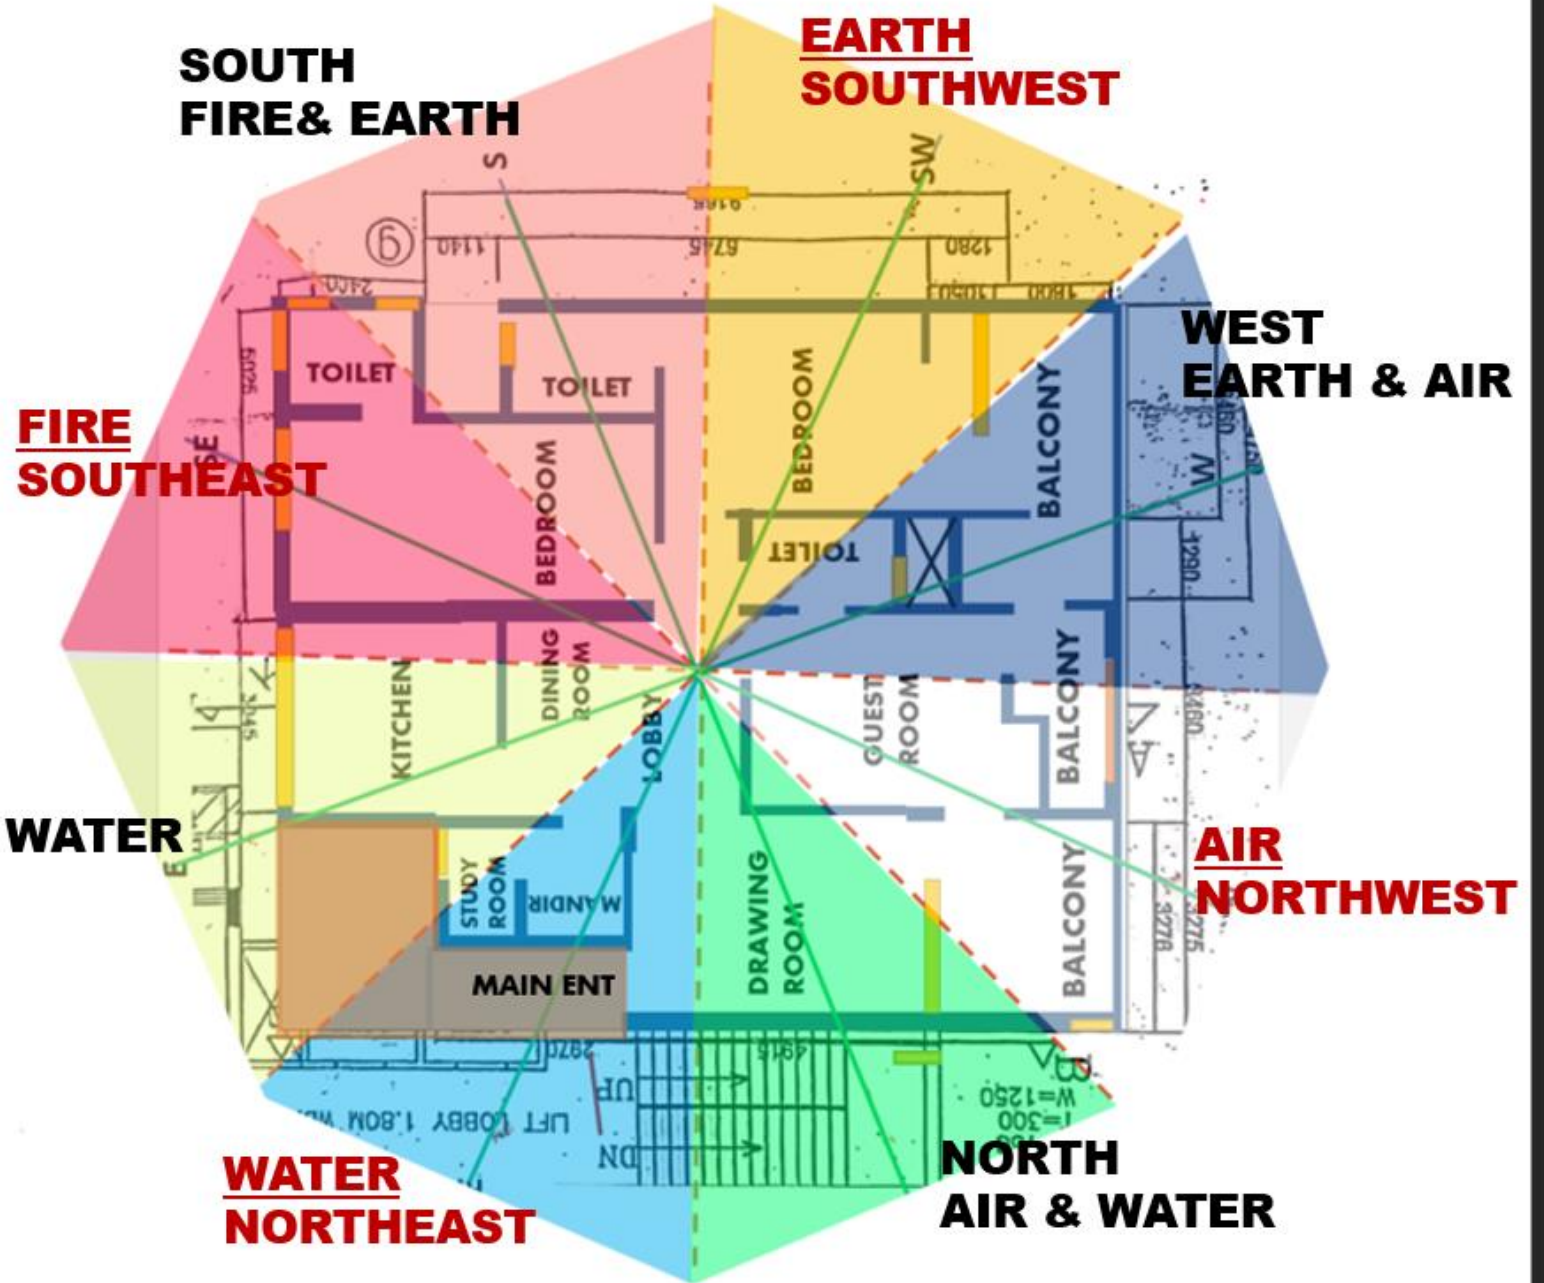

ANGLE OF INCLINATION IS 20 DEGREE

DEFECTS & EFFECTS

Mirrors in bedroom , in toilet on W3 wall
 Sugreev - Speech & Beauty cover it complete

Mental Peace

Loss of Wealth

Increase of enemies

Obstacle in work

Cut part in this home
 Social circle,
 Name & Fame,
 Success,
 growth in business

Washing Machine - W5

32 DIETIES

RECTIFICATION OF MAIN ENTRANCE DEFECTS

ELEMENT : CUT IN NE AND EAST ZONE IN THIS PLACE WEAKENS THE WATER ELEMENTS .
DISTURBS THE MENTAL PEACE, FLOW OF MONEY.

RECTIFICATION : This Entrance is not an auspicious direction.