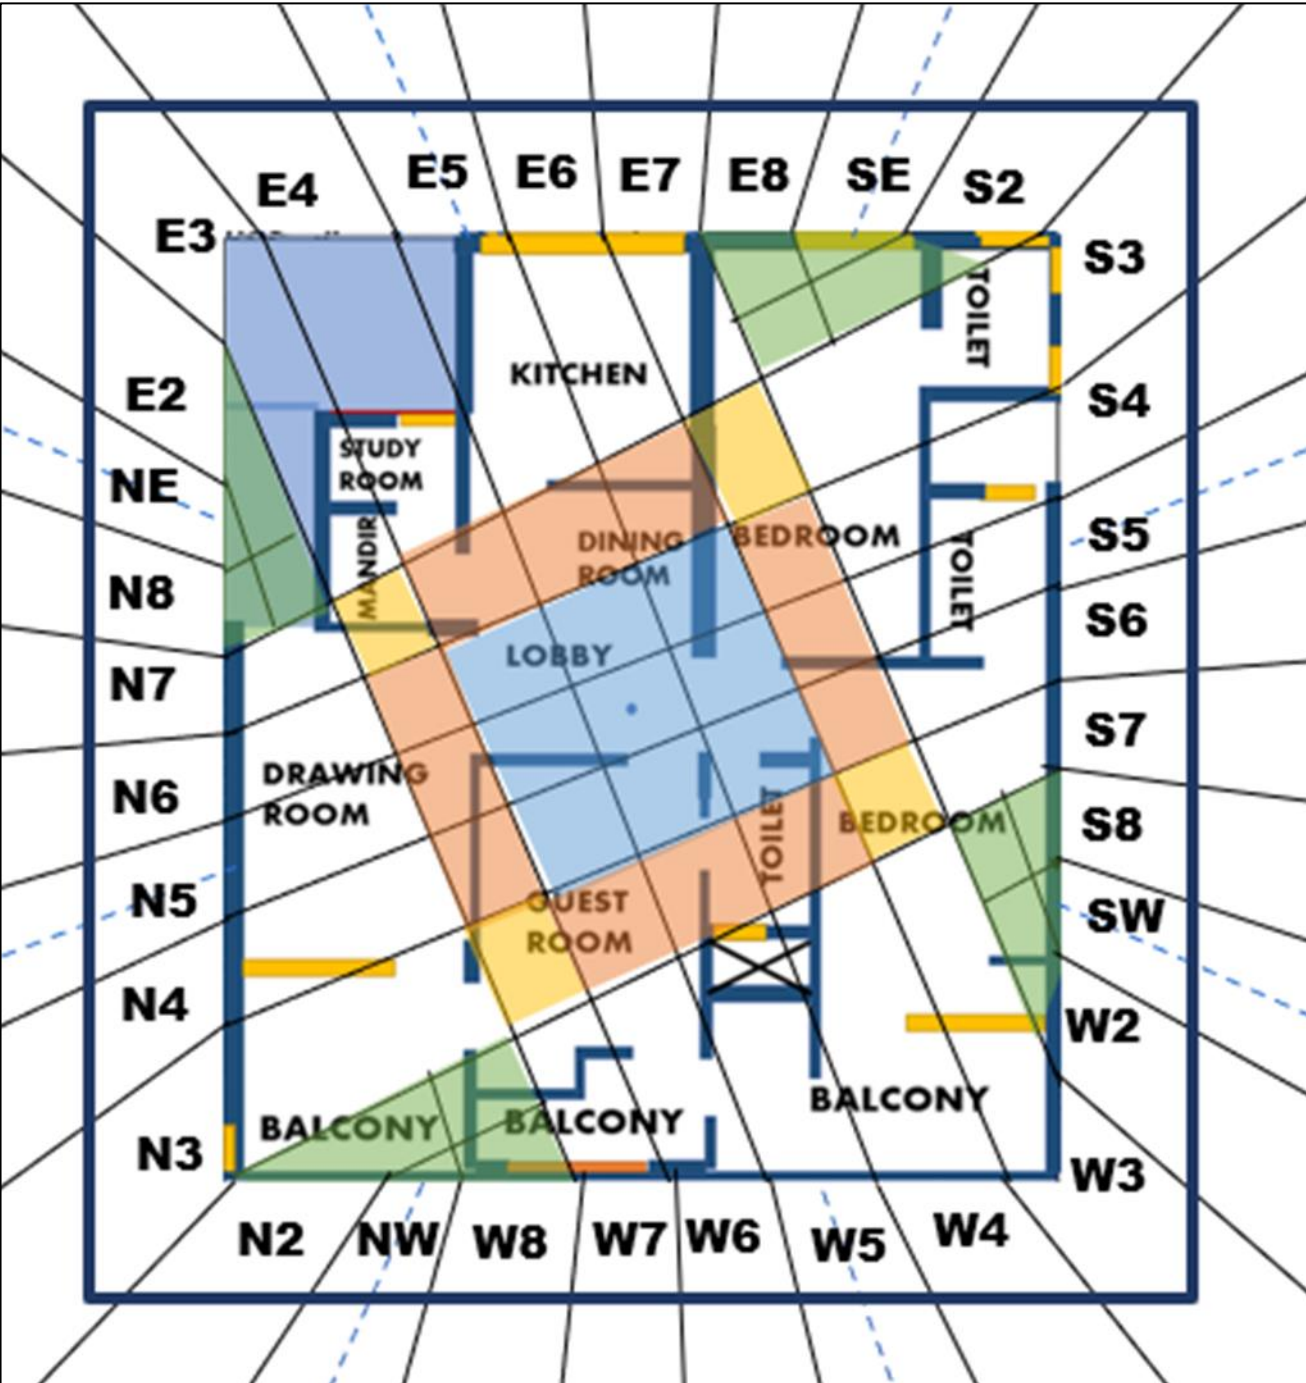

ANGLE OF INCLINATION IS 20 DEGREE

DEFECTS & EFFECTS

Mirrors in bedroom , in toilet on W3 wall
 Sugreev - Speech & Beauty cover it complete

Mental Peace

Loss of Wealth

Increase of enemies

Obstacle in work

Cut part in this home
 Social circle,
 Name & Fame,
 Success,
 growth in business

Main Entrance - N8

Balcony Doors - N2

-W6,W7

- W4

Balconies - NNW , W , SWW

Windows - Broader windows in SW, W direction

Mirrors - Most of the Mirrors are in South & West direction , W3

Cuts & Extension - NE , E

Washing Machine - W5

32 DIETIES

RECTIFICATION OF MAIN ENTRANCE DEFECTS

ELEMENT : CUT IN NE AND EAST ZONE IN THIS PLACE WEAKENS THE WATER ELEMENTS .
DISTURBS THE MENTAL PEACE, FLOW OF MONEY.

RECTIFICATION : This Entrance is not an auspicious direction.