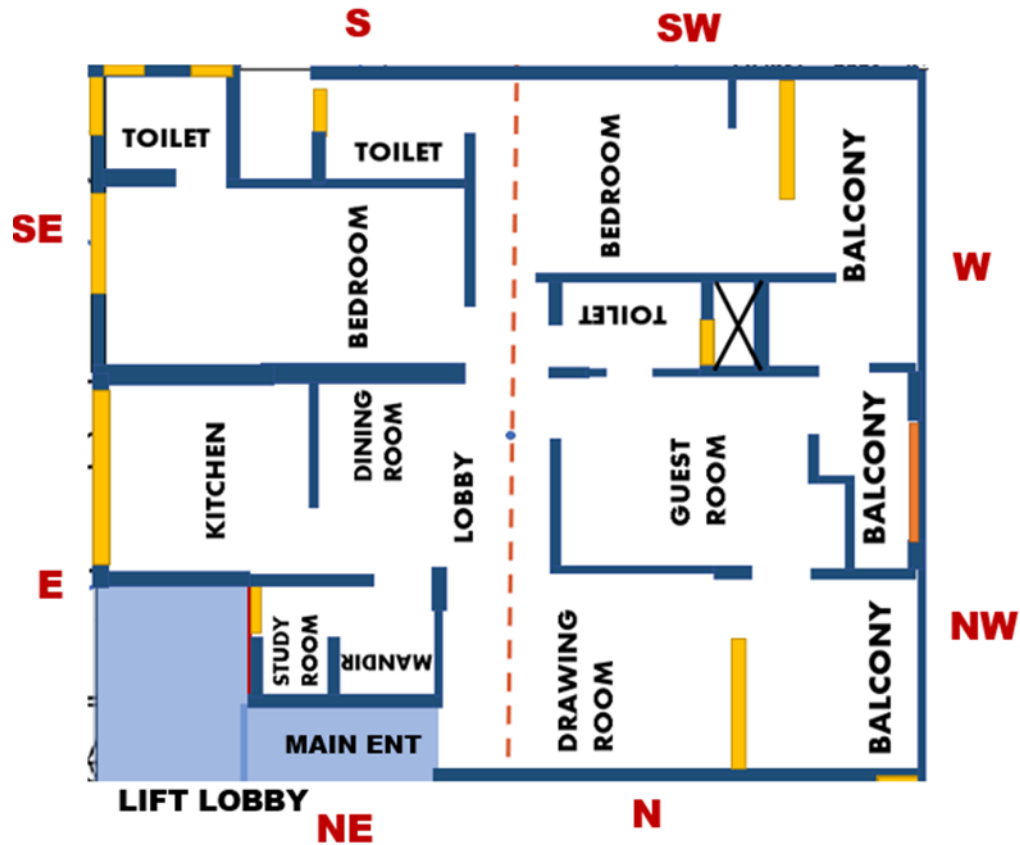

ANGLE OF INCLINATION IS 20 DEGREE

DEFECTS & EFFECTS

Mirrors in bedroom , in toilet on W3 wall
 Sugreev - Speech & Beauty cover it complete

Mental Peace

Loss of Wealth

Increase of enemies

Obstacle in work

Cut part in this home
 Social circle,
 Name & Fame,
 Success,
 growth in business

Main Entrance - N8

Balcony Doors - N2

-W6,W7

- W4

Balconies - NNW , W , SWW

Windows - Broader windows in SW, W direction

Mirrors - Most of the Mirrors are in South & West direction , W3

Cuts & Extension - NE , E

Washing Machine - W5

32 DIETIES

RECTIFICATION OF MAIN ENTRANCE DEFECTS

ELEMENT : CUT IN NE AND EAST ZONE IN THIS PLACE WEAKENS THE WATER ELEMENTS .
DISTURBS THE MENTAL PEACE, FLOW OF MONEY.

RECTIFICATION : This Entrance is not an auspicious direction.