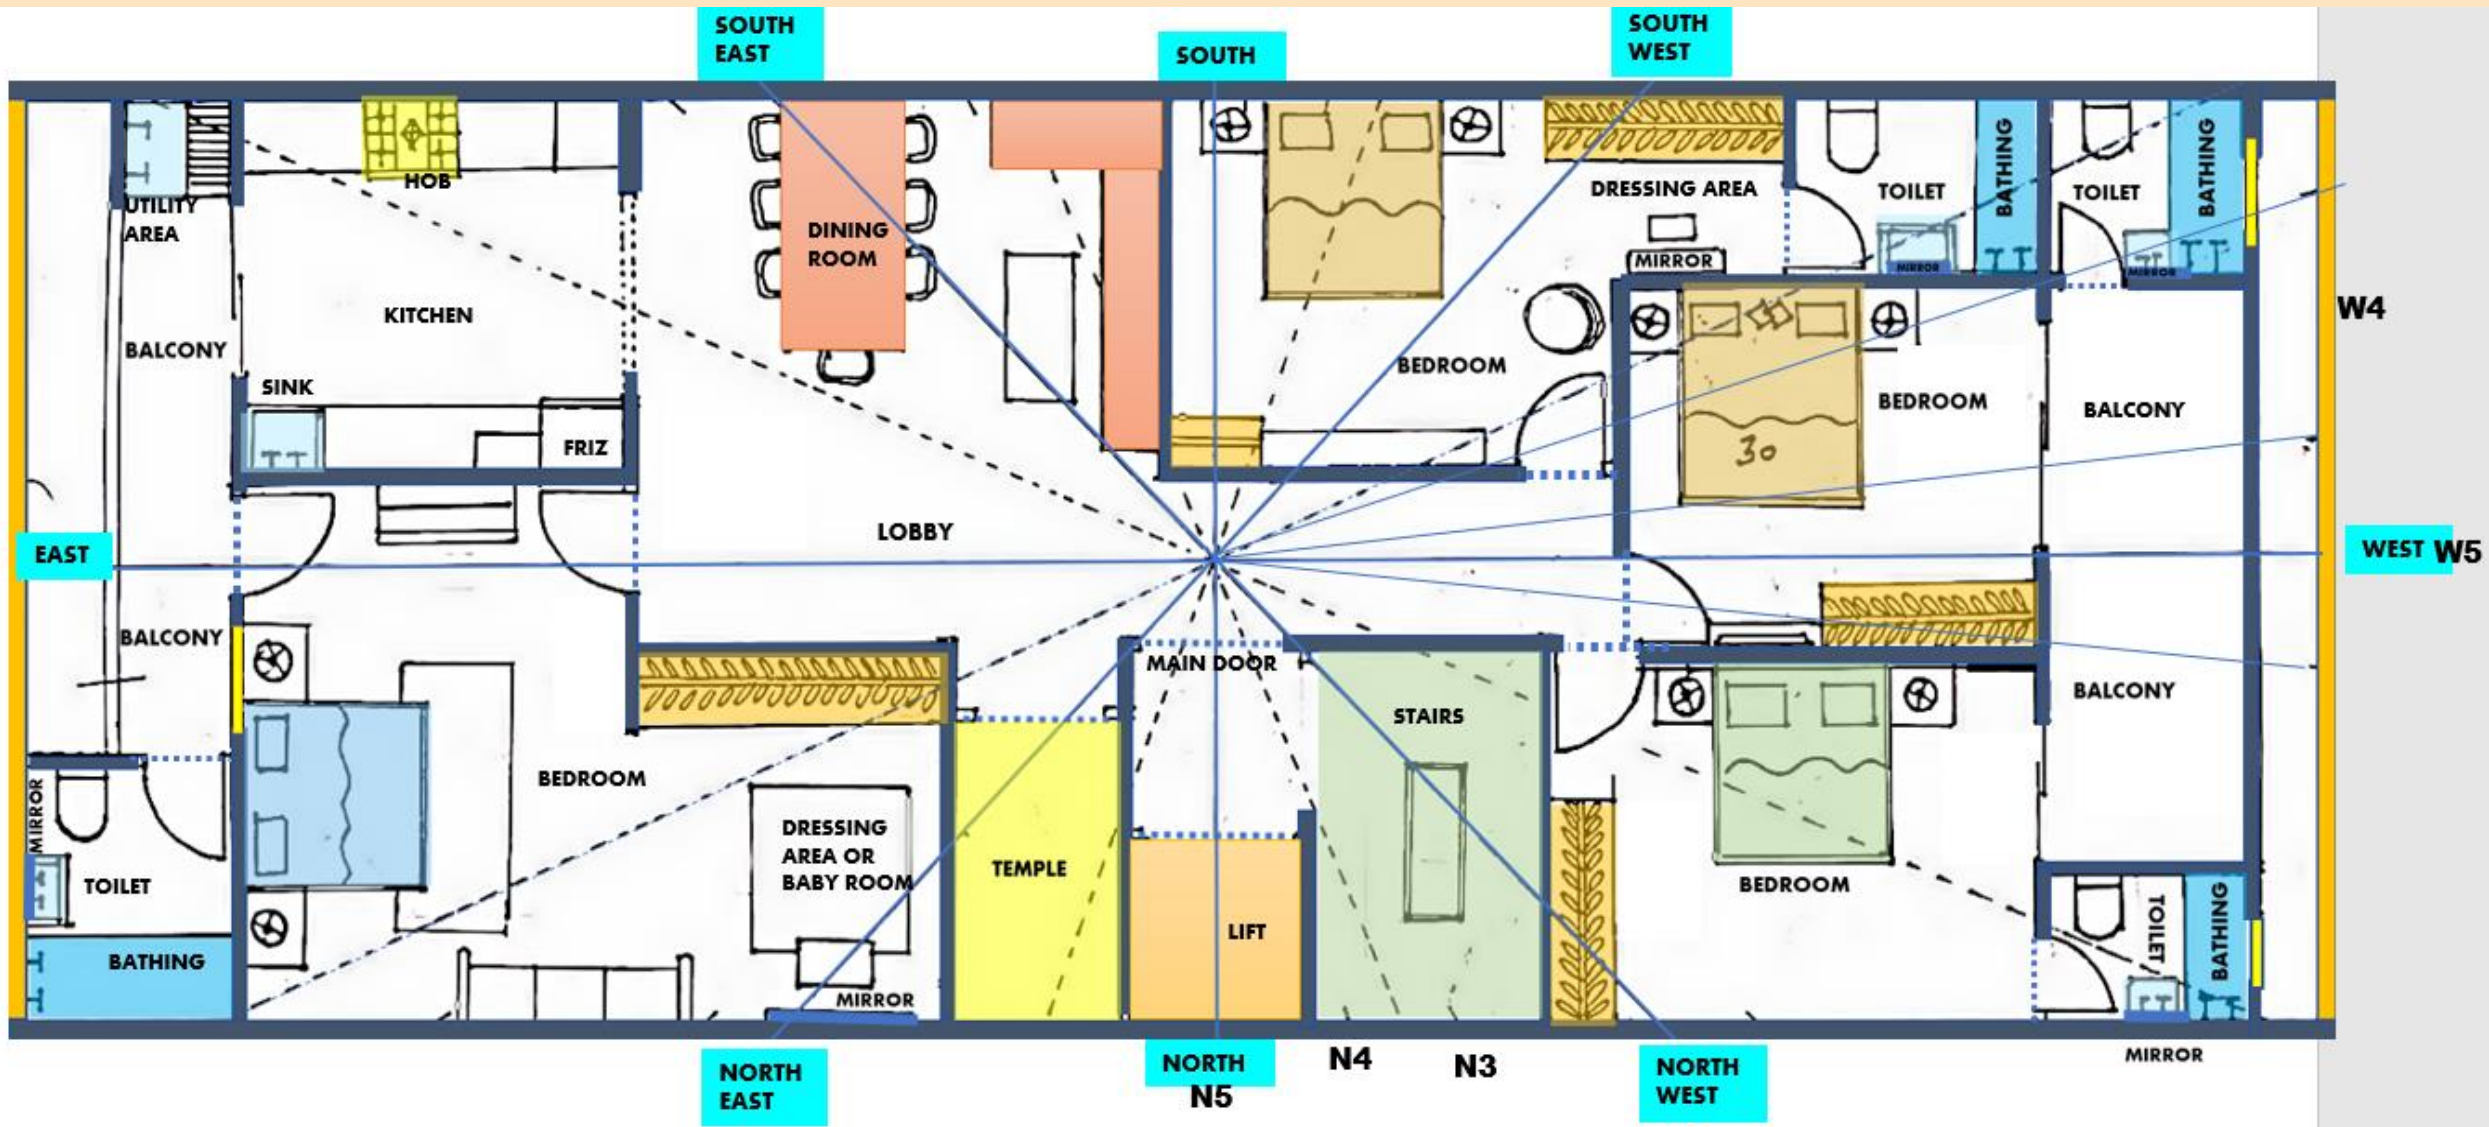

MR. SURESH KATYAL

LINEAR ZONING PLOT

NORTH EAST COMPLETELY EFFECTED WATER ELEMENT

MAJOR VASTU DEFECTS IN THIS LAYOUT STAIRS AND TOILET IN NE PARY OF THE BUILDING

AFTER RECTIFICATION LAYOUT OF FLOORS ACCORDING TO VASTU

GROUND FLOOR LAYOUT

GROUND FLOOR LAYOUT