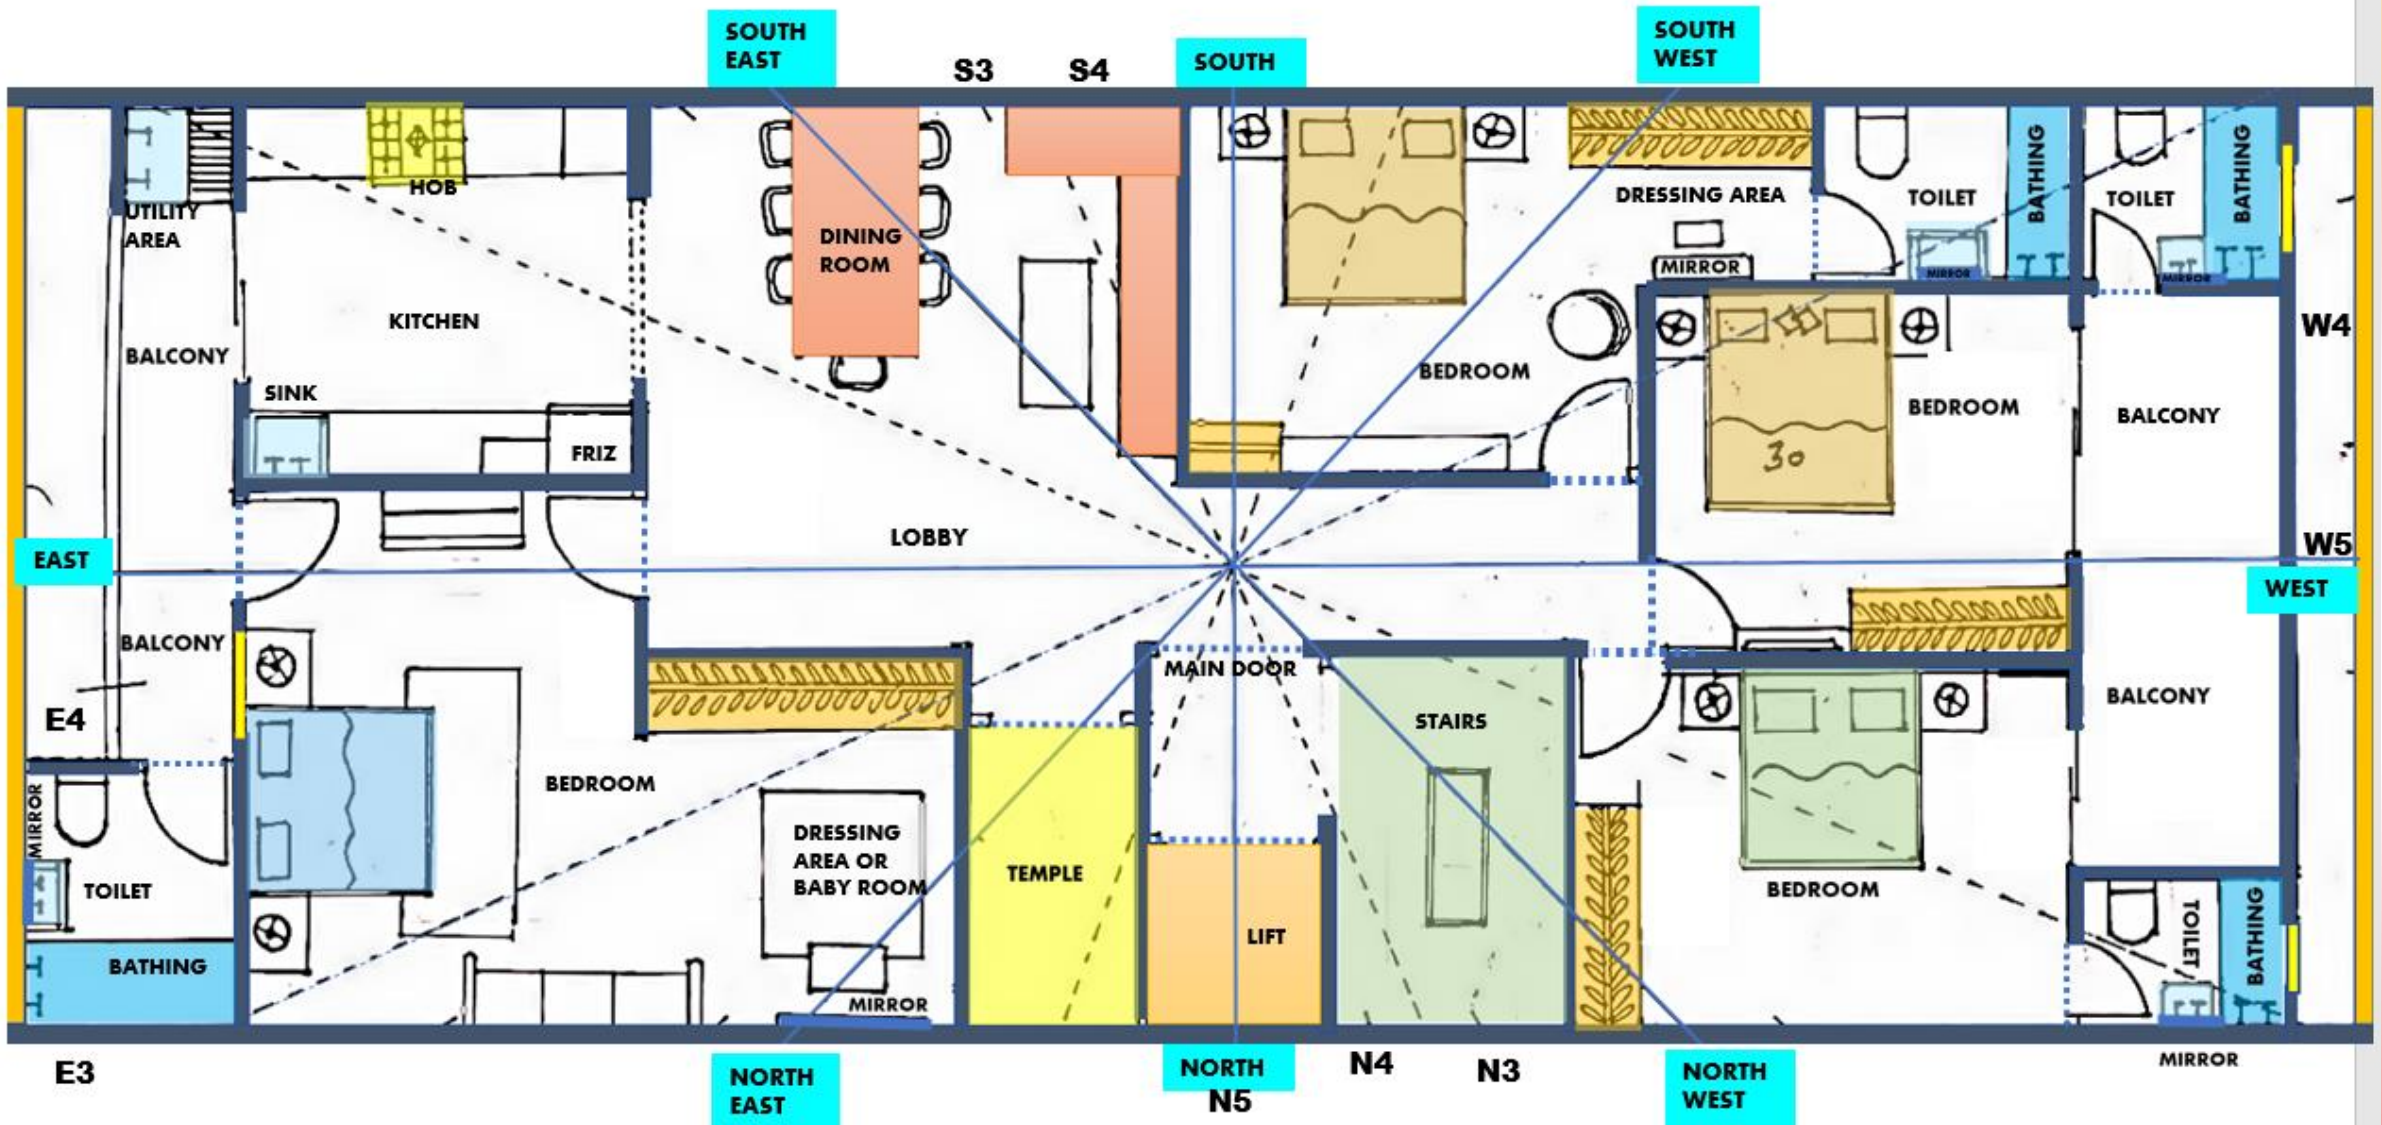

MR. SURESH KATYAL

LINEAR ZONING PLOT

NORTH EAST COMPLETELY EFFECTED WATER ELEMENT

MAJOR VASTU DEFECTS IN THIS LAYOUT STAIRS AND TOILET IN NE PARY OF THE BUILDING

AFTER RECTIFICATION LAYOUT OF FLOORS ACCORDING TO VASTU

GROUND FLOOR LAYOUT

GROUND FLOOR LAYOUT