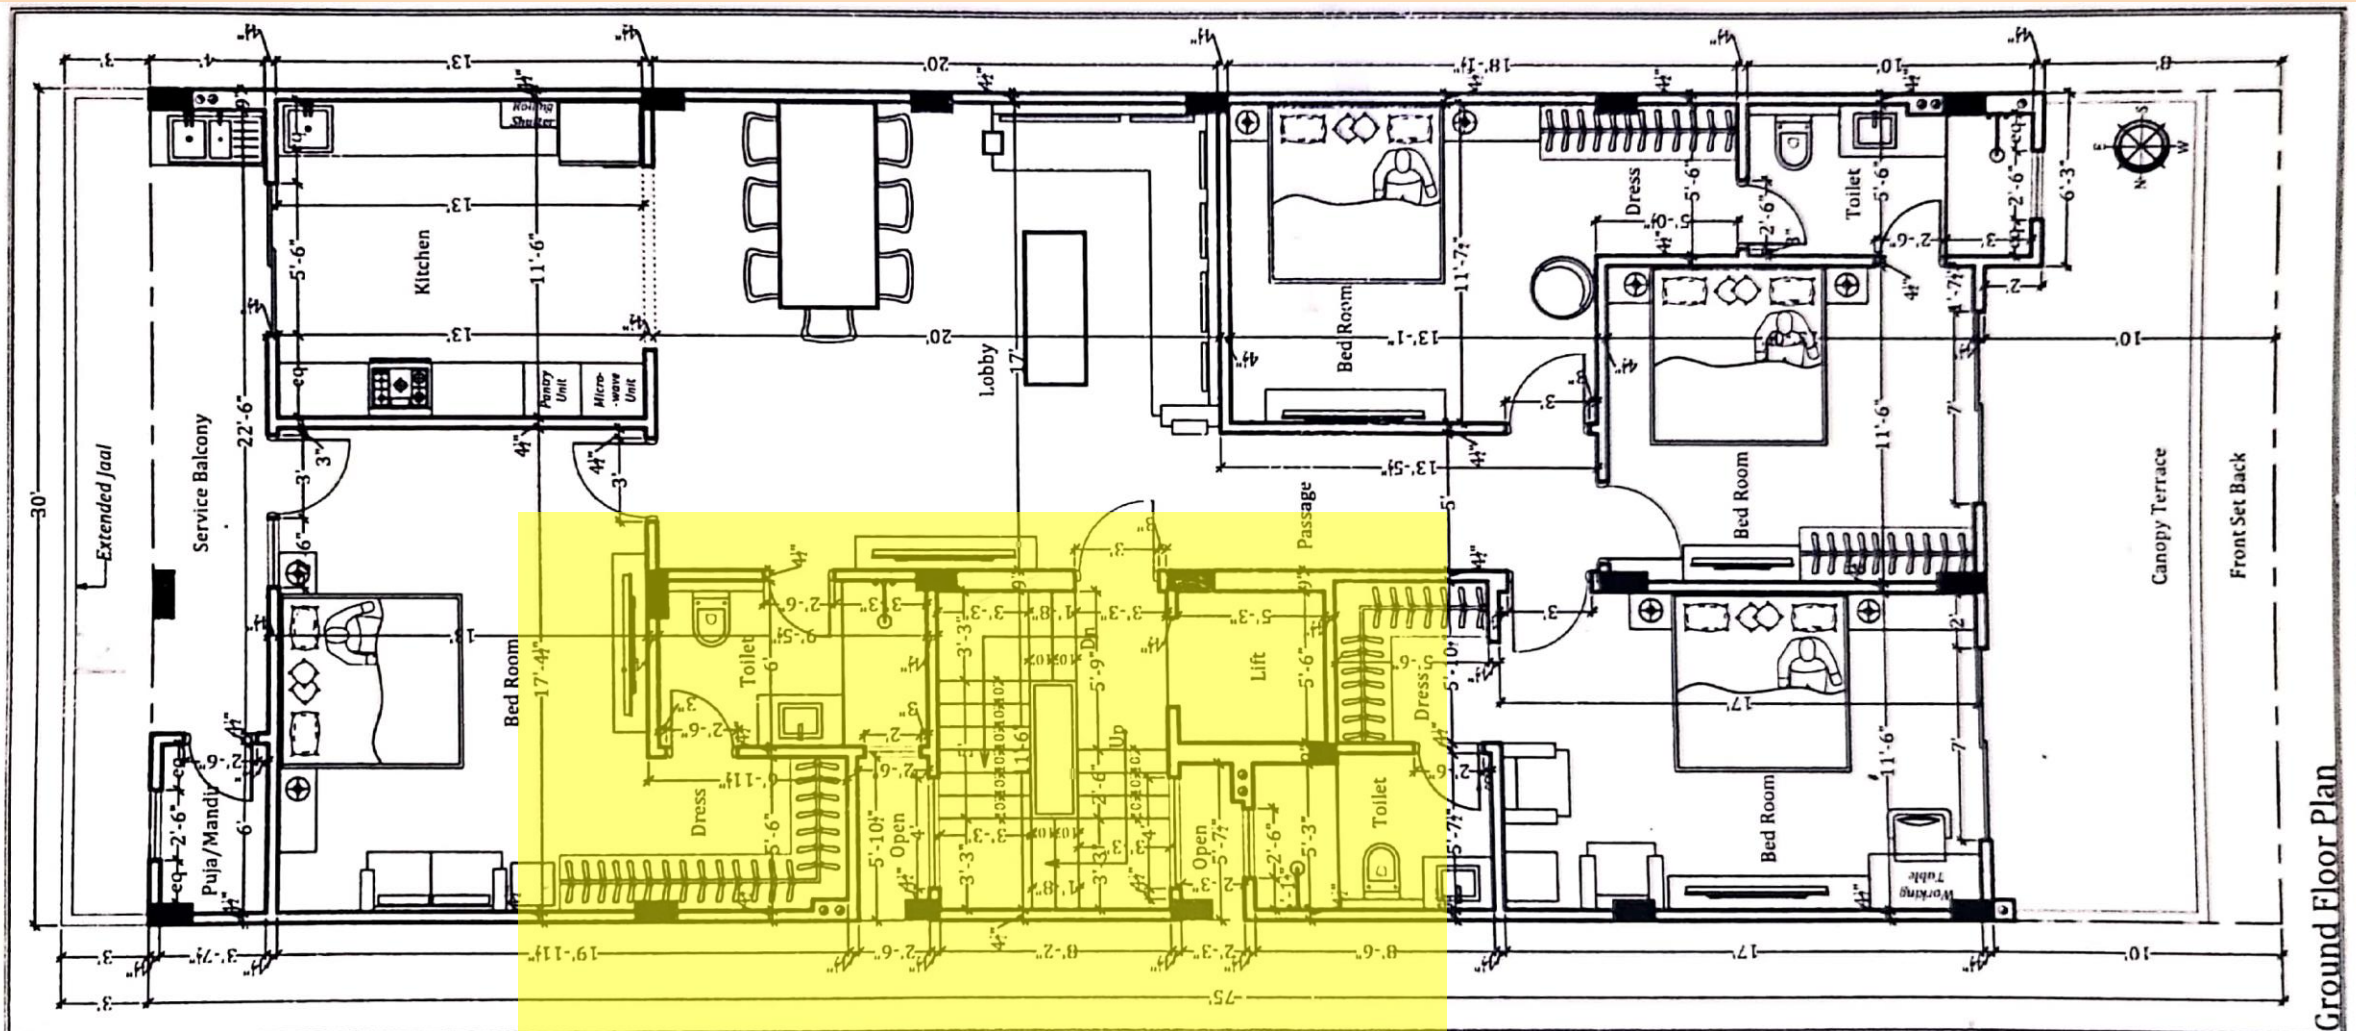

MR. SURESH KATYAL

LINEAR ZONING PLOT

NORTH EAST COMPLETELY EFFECTED WATER ELEMENT

MAJOR VASTU DEFECTS IN THIS LAYOUT STAIRS AND TOILET IN NE PARY OF THE BUILDING

AFTER RECTIFICATION LAYOUT OF FLOORS ACCORDING TO VASTU

GROUND FLOOR LAYOUT

GROUND FLOOR LAYOUT