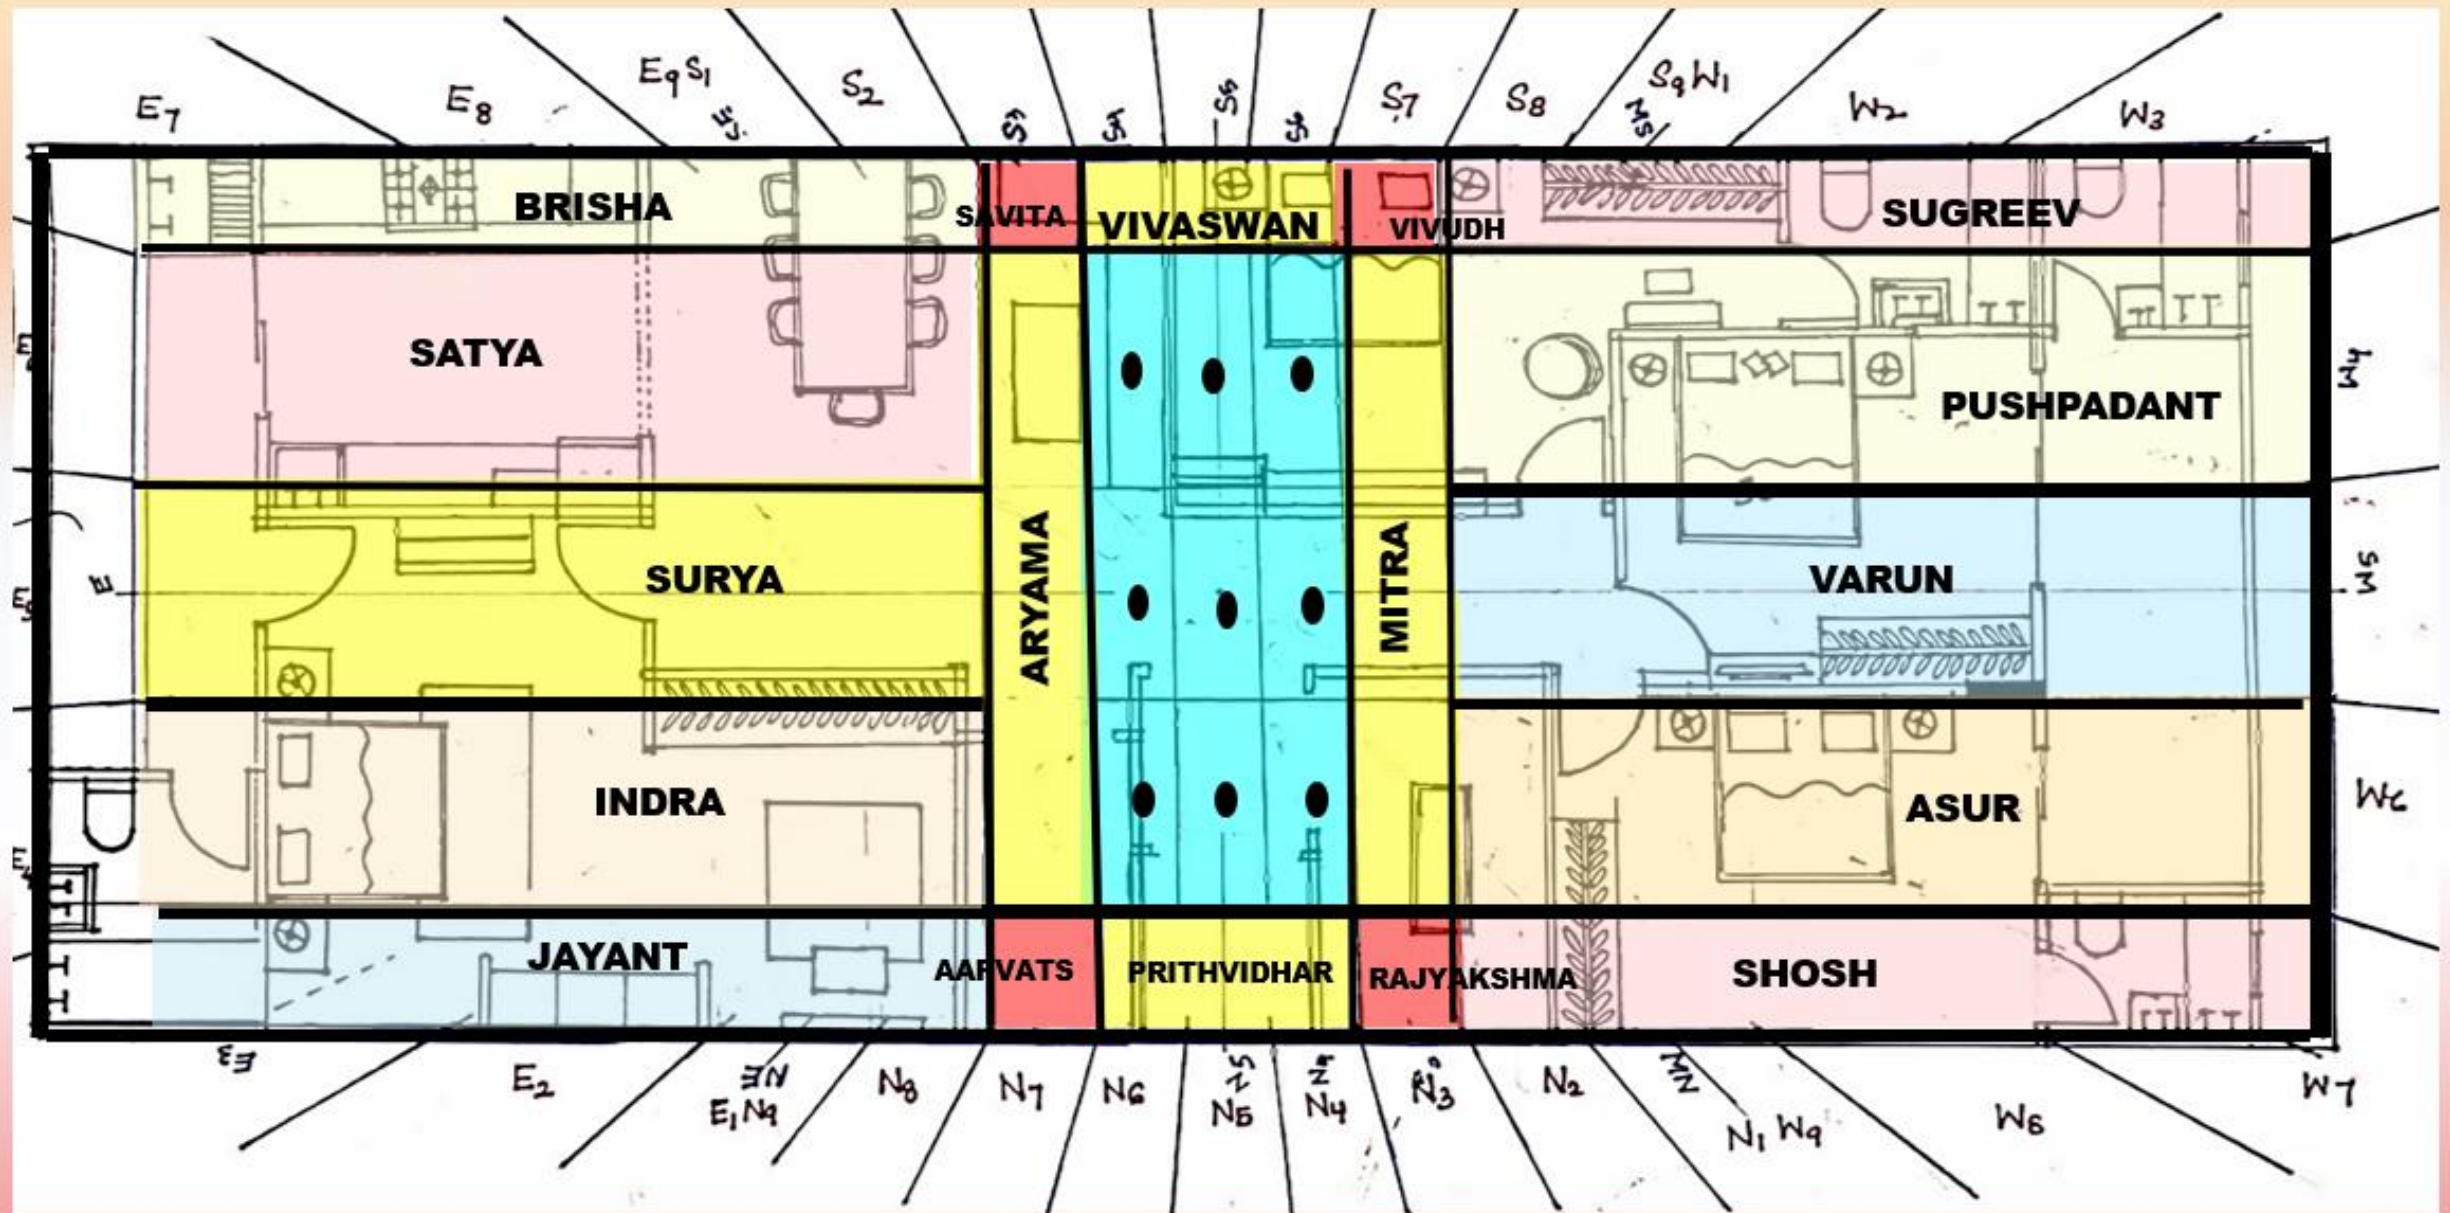

MR. SURESH KATYAL

LINEAR ZONING PLOT

NORTH EAST COMPLETELY EFFECTED WATER ELEMENT

MAJOR VASTU DEFECTS IN THIS LAYOUT STAIRS AND TOILET IN NE PARY OF THE BUILDING

AFTER RECTIFICATION LAYOUT OF FLOORS ACCORDING TO VASTU

GROUND FLOOR LAYOUT

GROUND FLOOR LAYOUT