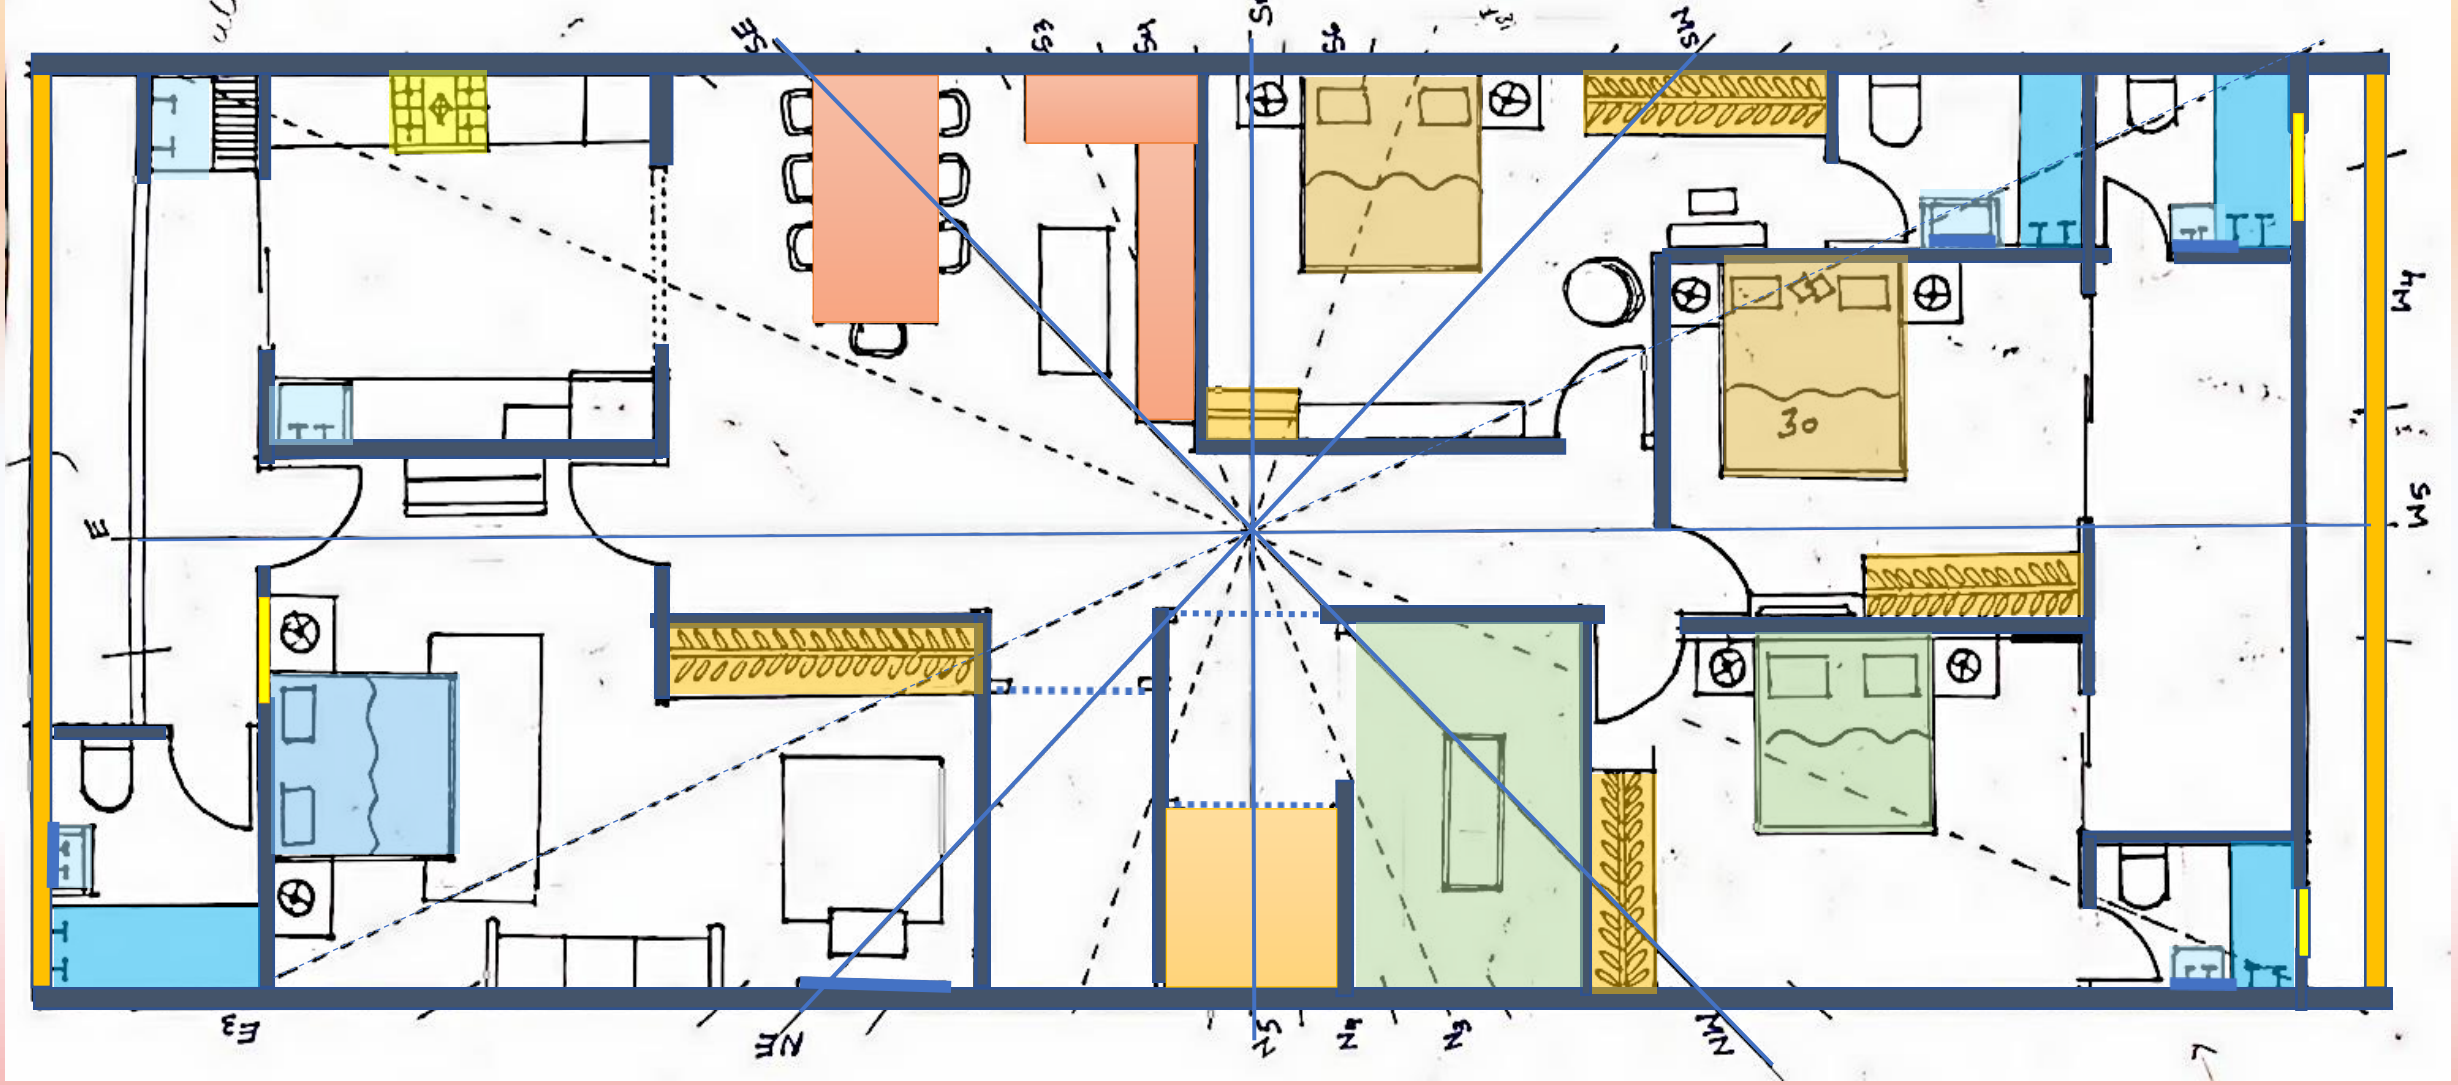

MR. SURESH KATYAL

LINEAR ZONING PLOT

NORTH EAST COMPLETELY EFFECTED WATER ELEMENT

MAJOR VASTU DEFECTS IN THIS LAYOUT STAIRS AND TOILET IN NE PARY OF THE BUILDING

AFTER RECTIFICATION LAYOUT OF FLOORS ACCORDING TO VASTU

GROUND FLOOR LAYOUT

GROUND FLOOR LAYOUT