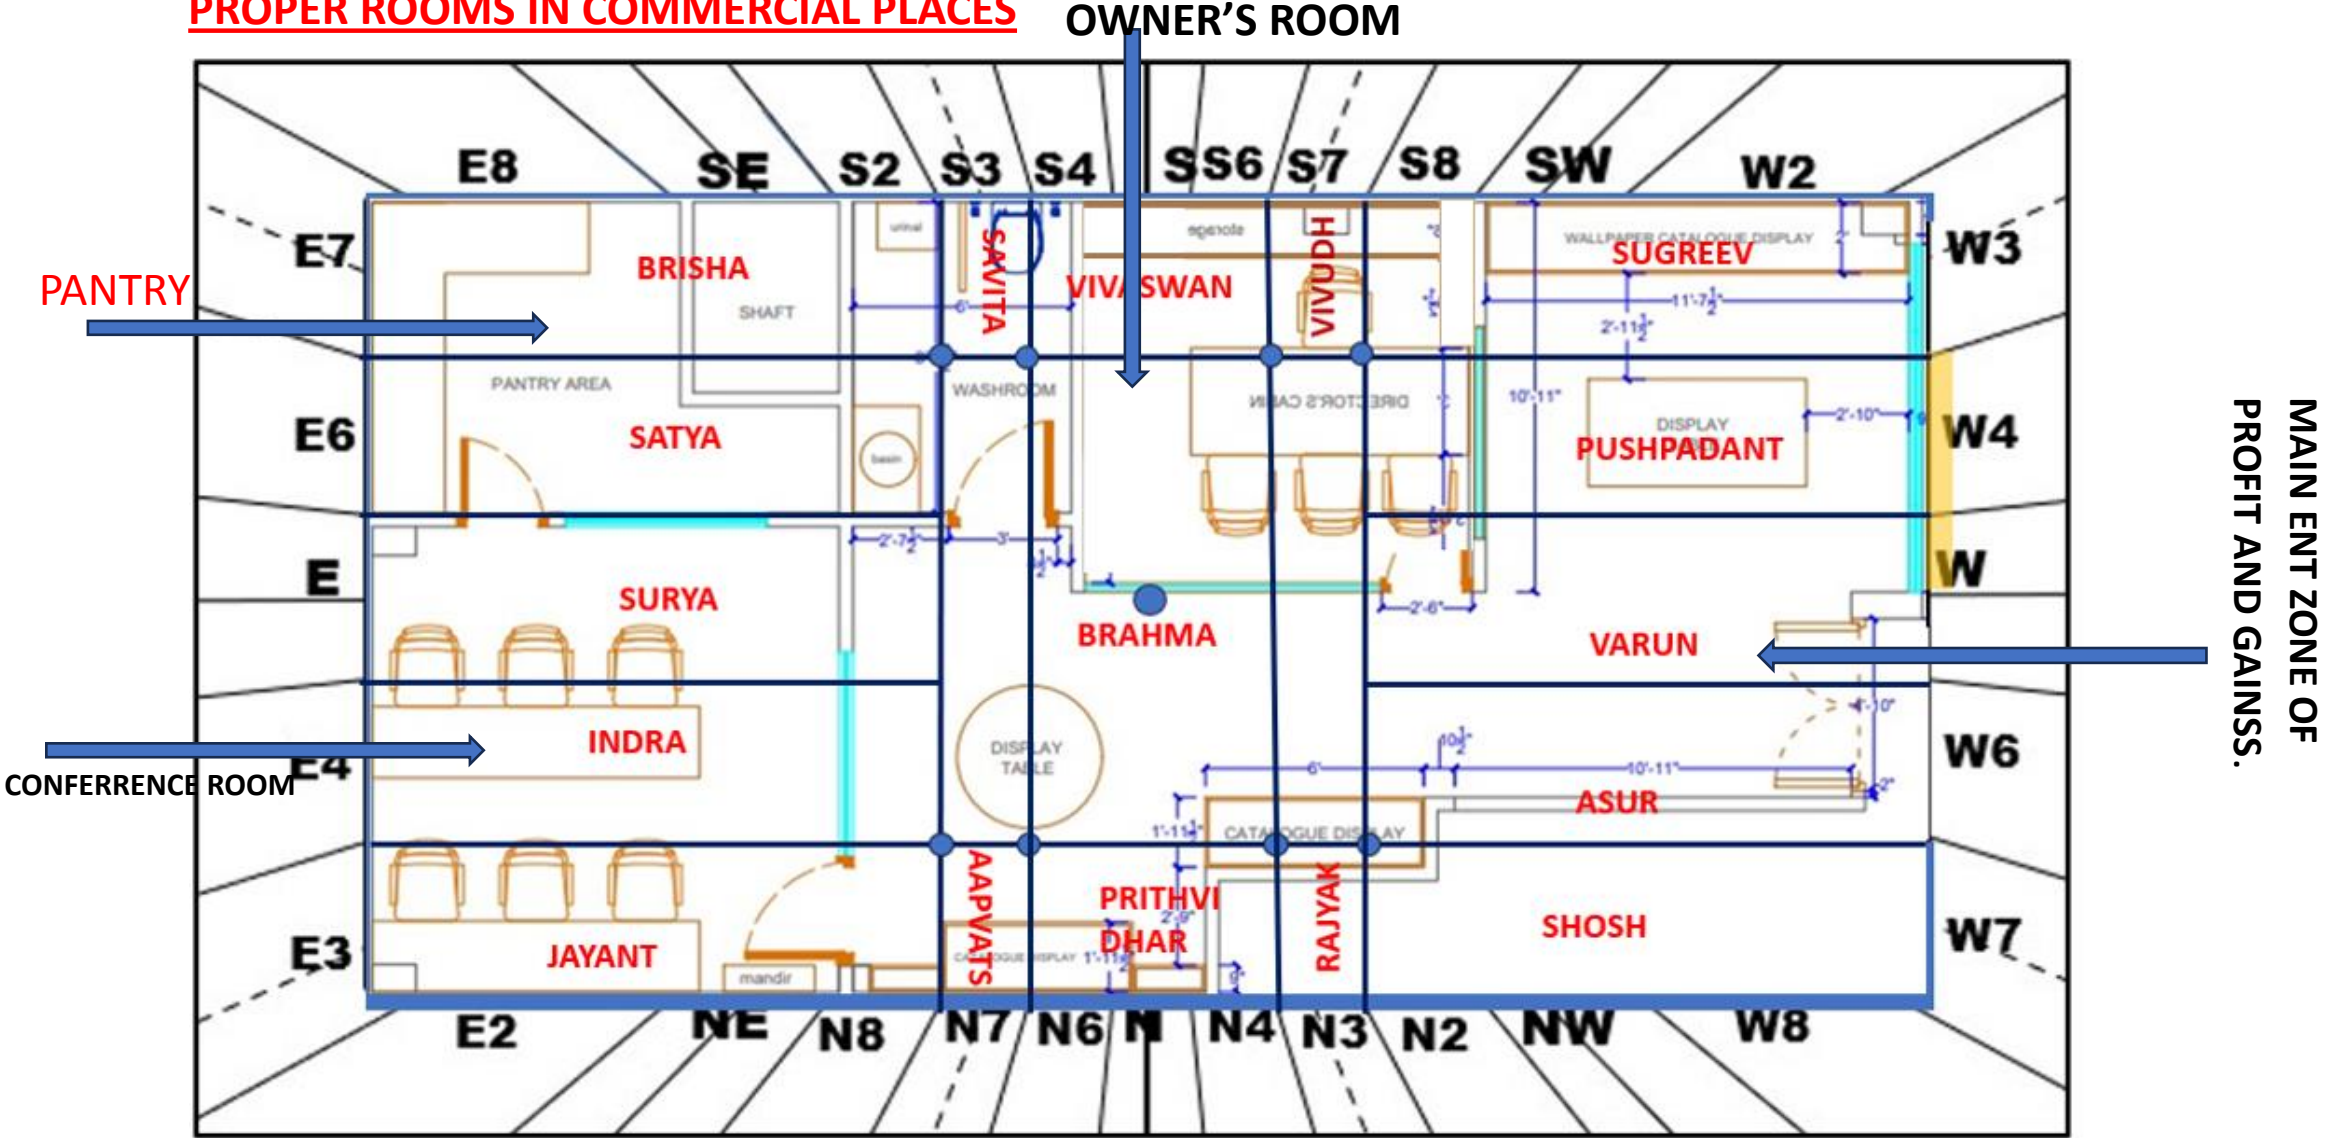

E. Mail i.d.- jmk.yukta@gmail.com

Vastu remedies for home With demolition and without
demolition PHONE NO. 7982021619

WALL PAPER SHOWROOM DARIYAGANJ WITH 32 DEITIES PLACEMENTS

POSITION OF 45 DEITIES IN AREA OF LINEAR ZONING WITH PROPER PLACEMENTS OF PROPER ROOMS IN COMMERCIAL PLACES

COLOR THEMES FOR OWNER'S PLACEMENT ZONE SWS

**EARTH WALLPAPER
ON SOUTHWEST
WALL BEHIND THE
SITTING AREA IN
OFFICE CABIN**

WATER-NORTHEAST

CYAN

```
hsl(180, 100%, 50%)  
rgb(0, 255, 255)  
#00ffff
```

ARCTIC BLUE