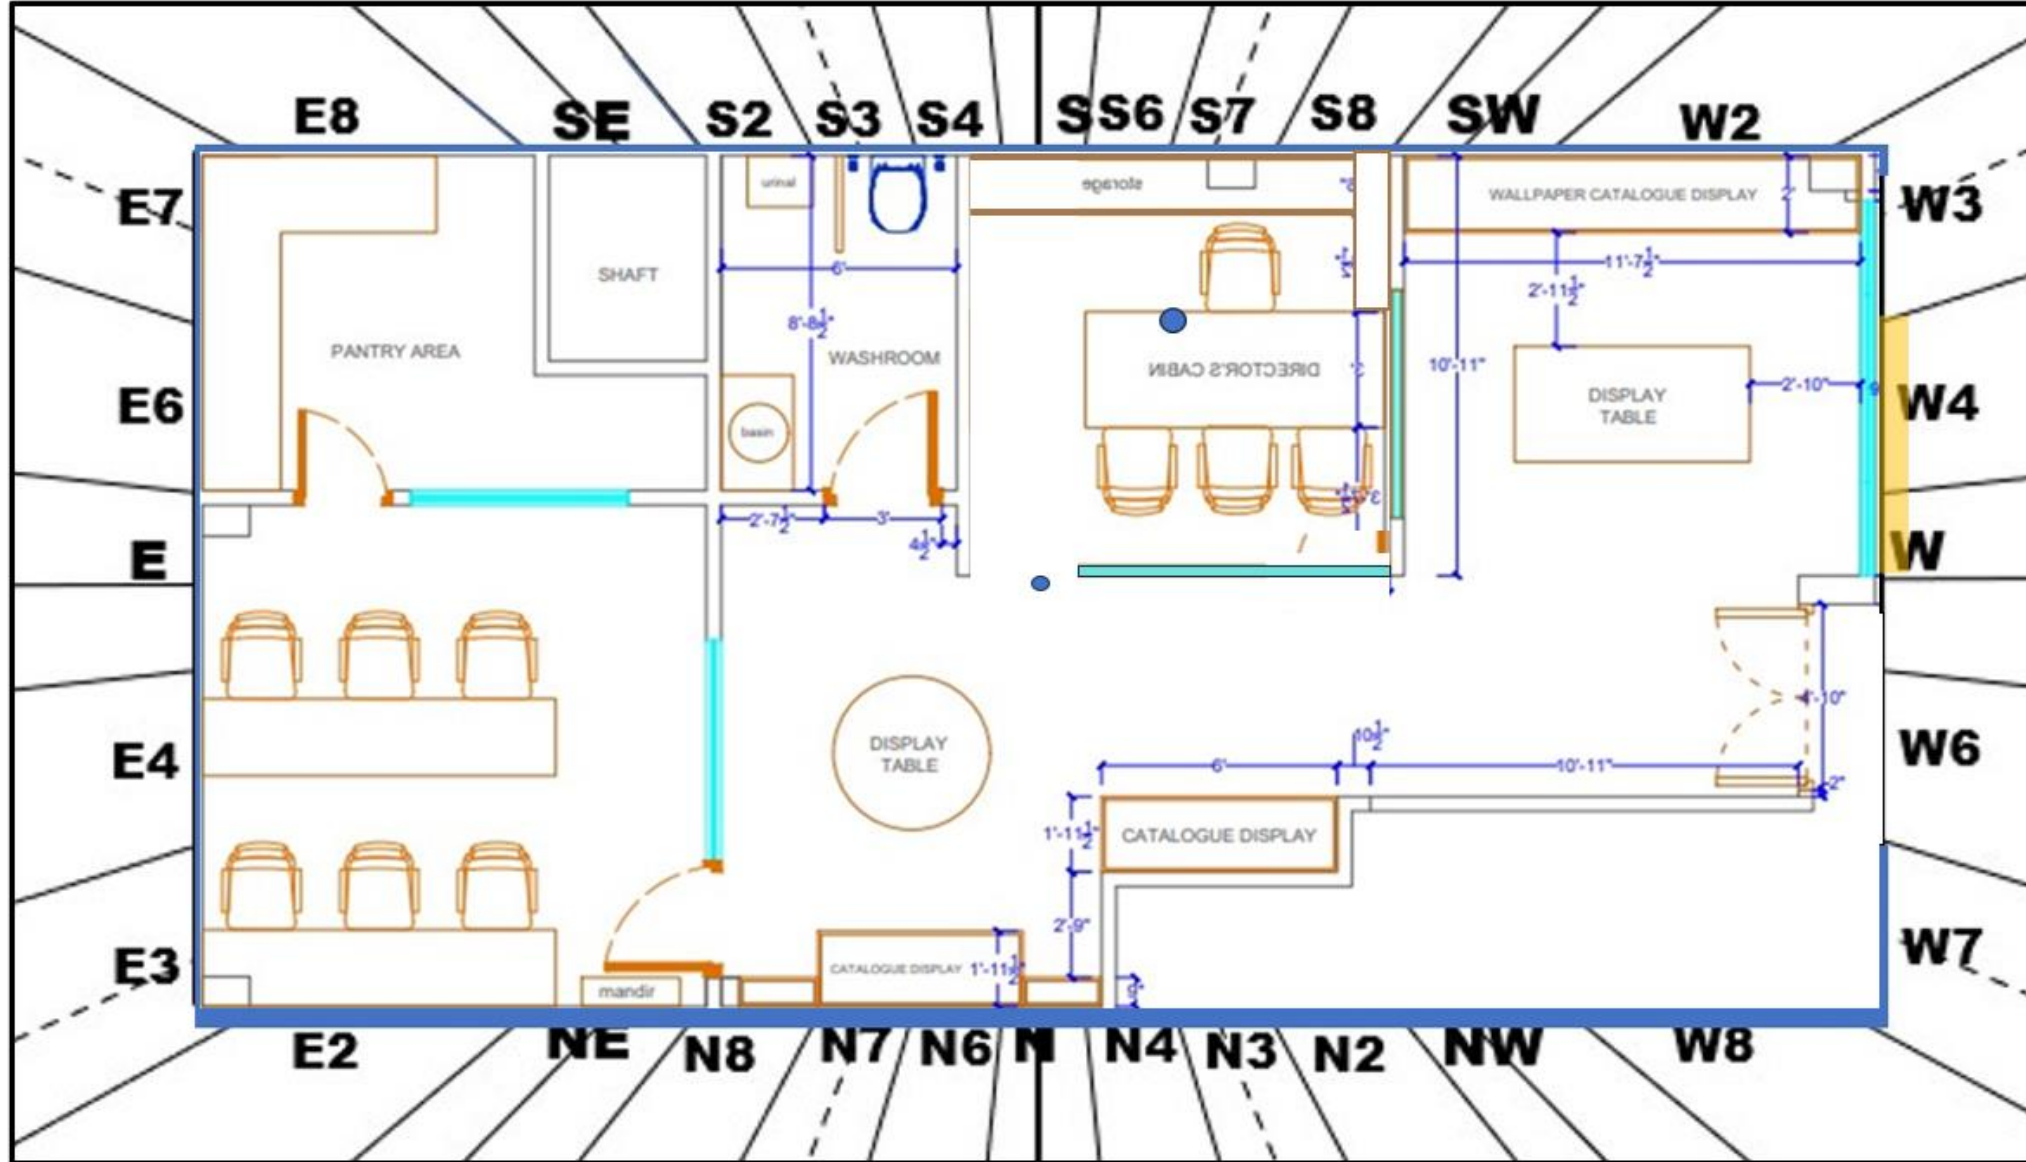

E. Mail i.d.- jmk.yukta@gmail.com

Vastu remedies for home With demolition and without
demolition PHONE NO. 7982021619

WALL PAPER SHOWROOM DARIYAGANJ WITH 32 DEITIES PLACEMENTS

POSITION OF 45 DEITIES IN AREA OF LINEAR ZONING WITH PROPER PLACEMENTS OF PROPER ROOMS IN COMMERCIAL PLACES

COLOR THEMES FOR OWNER'S PLACEMENT ZONE SWS

**EARTH WALLPAPER
ON SOUTHWEST
WALL BEHIND THE
SITTING AREA IN
OFFICE CABIN**

WATER-NORTHEAST

CYAN

```
hsl(180, 100%, 50%)  
rgb(0, 255, 255)  
#00ffff
```

ARCTIC BLUE